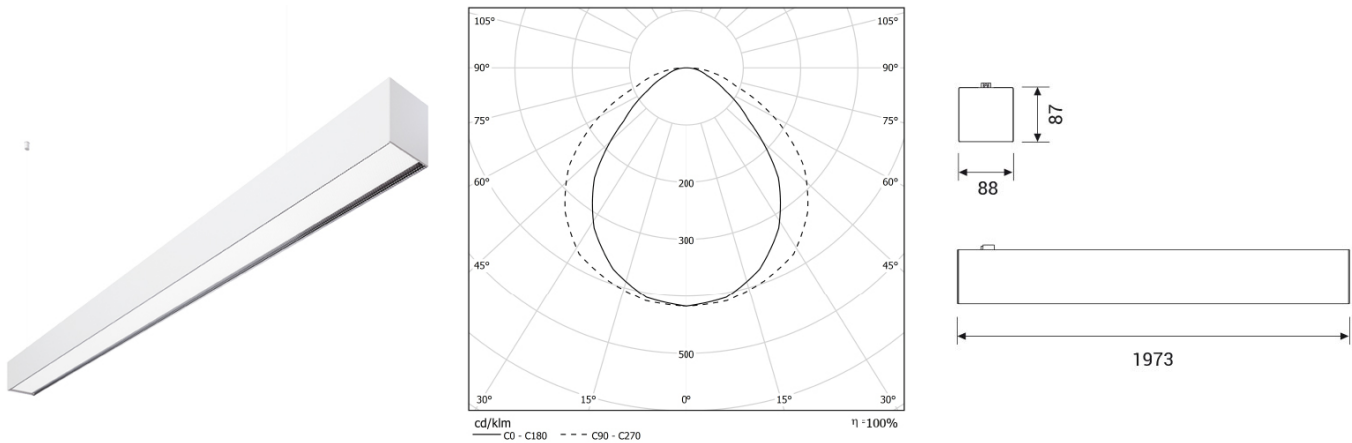

GROOVE Low Power

Low Power LED modules. CRI>90

CODE		FLUX	SIZE	CERTIFICATIONS
43DR42DPLK3	42W 3000K	4101lm	1973mm	  

Optics

Direct emission with DPL technology diffuser, UGR<19.

Specifications

Built-in Driver;
CRI>90;
Mac Adams 3;
Life Time: L80/B10 >50.000h;
5 years complete warranty;
Eye safety: RG0/RG1 in accordance with EN62471:2009